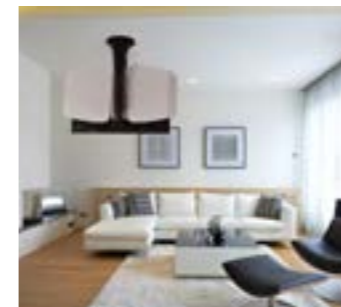

Descends up to 68 cm